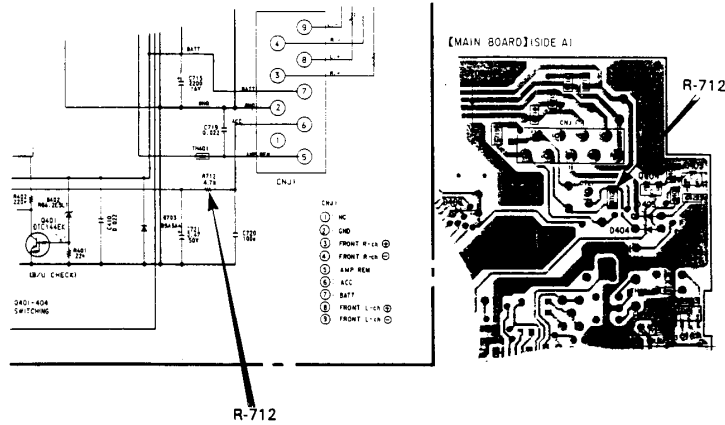

SONY

Car Stereo
Service Bulletin

Model: CDX-4040; EXCD-40

No. 272

Subject: Description & Part Number Correction -
Reference No. R-712, Resistor, Mtl. Glaze, 4.7M

Date: December 30, 1992

Symptom:
(**)

The description and part number listed on page 47 of the original Service Manual for Ref # R-712, Resistor, Mtl. Glaze, 4.7M, is incorrect. The information in the newer service manual (part number 9-956-831-12) is correct.

Solution: Please note the correct description and part number as shown below.

REF	DESCRIPTION		PART NUMBER	
	INCORRECT	CORRECT	INCORRECT	CORRECT
R-712	RESISTOR, MTL GLAZE, 4.7M	RESISTOR, MTL GLAZE, 4.7K	1-216-286-00	1-216-214-00

CSA-14 CD Player